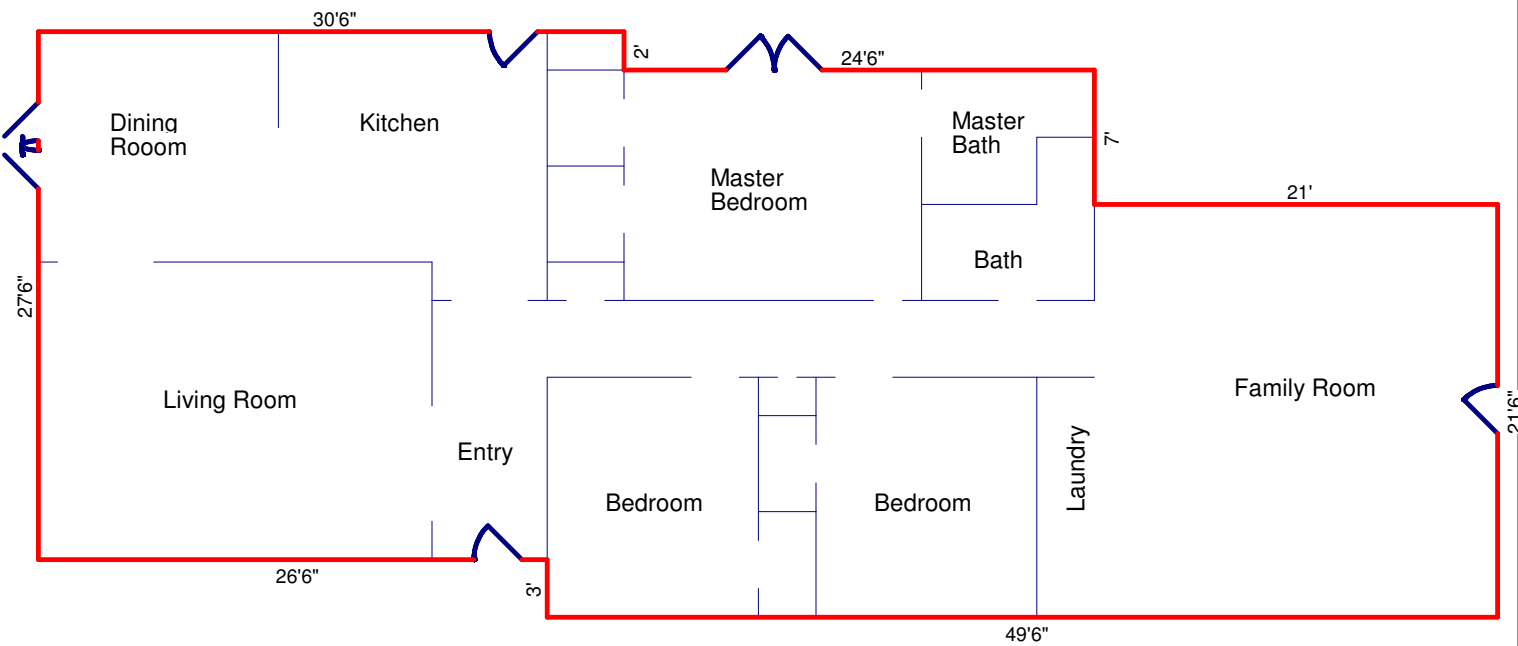

48 WEYBRIDGE COURT, OAKLAND

LIVING AREA*

Prepared by Adam M. Lehman
 CA State Cert. R.E. Appraiser
 AR003634, on 09/06/2018

LIVING AREA*

2	x	30.5	=	61	
7	x	55	=	385	
18.5	x	76	=	1406	
3	x	49.5	=	148.5	
				2000.5	SF
Total*				2000.5	SF
* Total G.L.A.				2000.5	SF